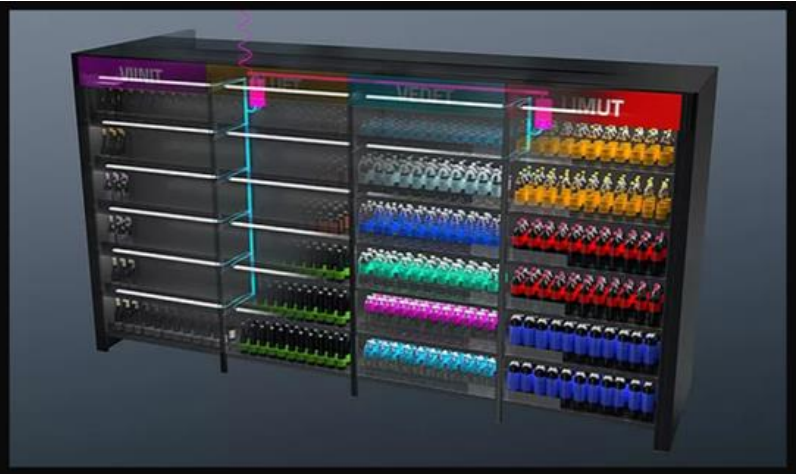

## VATI 2 Led shelf lights

### VATI 2 INTEGRATED LIGHTS FOR SHELVING SYSTEMS

Brovia VATI 2 LED Shelf lights integrate smooth into shelving systems and sales counters and everywhere in a shopping environment.

Light-effect is smooth and seamless. VATI 2 LED shelf light has aluminium frame that is small in size, and easy to assemble with a mechanical attachment fitting or alternatively using a strong tape.

VATI 2 LED shelf lights are designed by Brovia making any adjustments and customisations easy and fast.

**POWER SUPPLY OPTIONS**

**POWER SUPPLY USING A POWER TRACK**

Power supply for Brovia VATI 2 LED Shelf lights is made through a power track, especially in larger shelving systems. The power track is attached at the back wall of the sales counter or shelving system.

**POWER SUPPLY BY A DISTRIBUTION BOX**

With smaller installation the power supply is done using a distribution box. The box is easy to hide within the counter or other installation environment.

**BROVIA VATI 2 LED SHELF LIGHT KEY FEATURES**